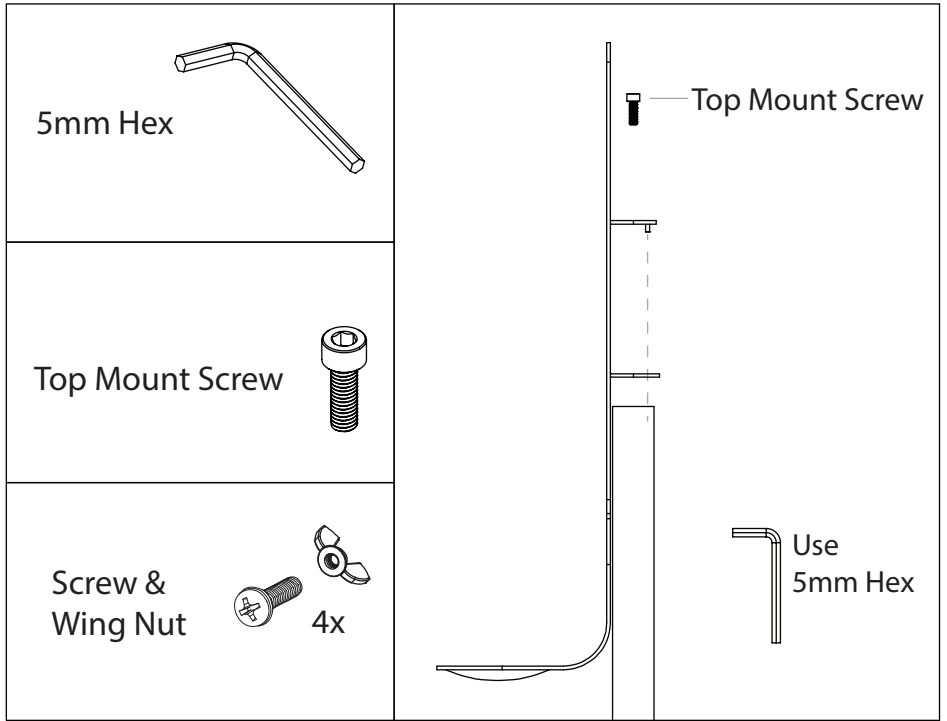

Stand for Touch-Free Hand Sanitizer Dispenser

Assembly Instructions

Top mount

Top pipe

Middle Pipe

Base