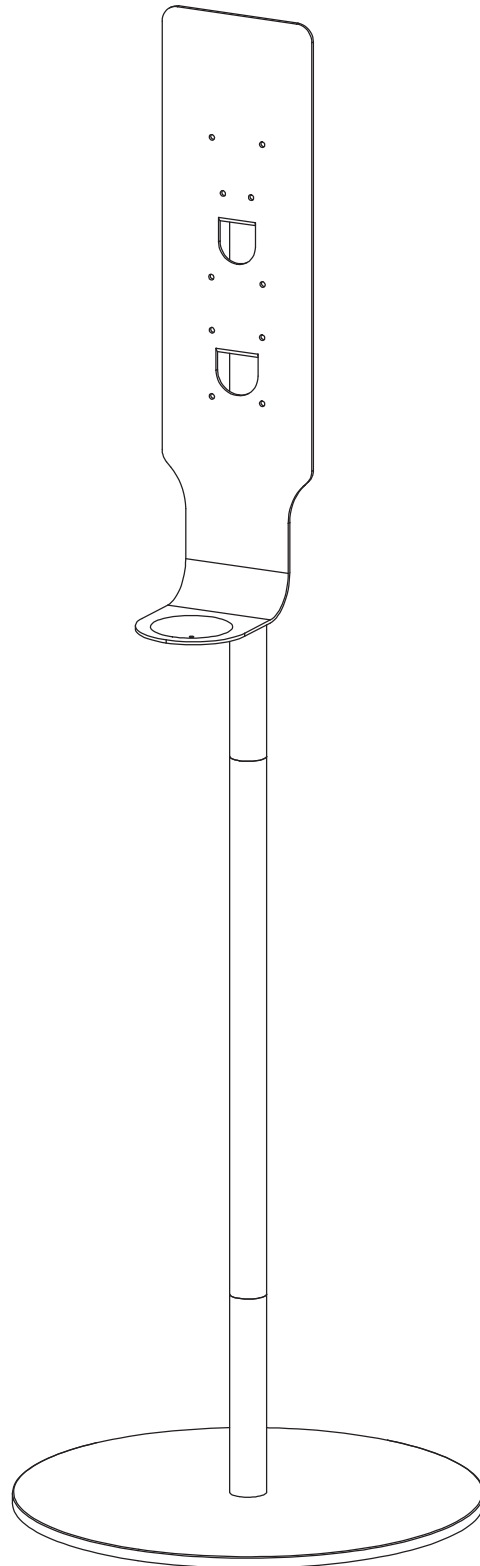

Stand for Touch-Free Hand Sanitizer Dispenser

Assembly Instructions

Top mount

Top pipe

Middle Pipe

Base